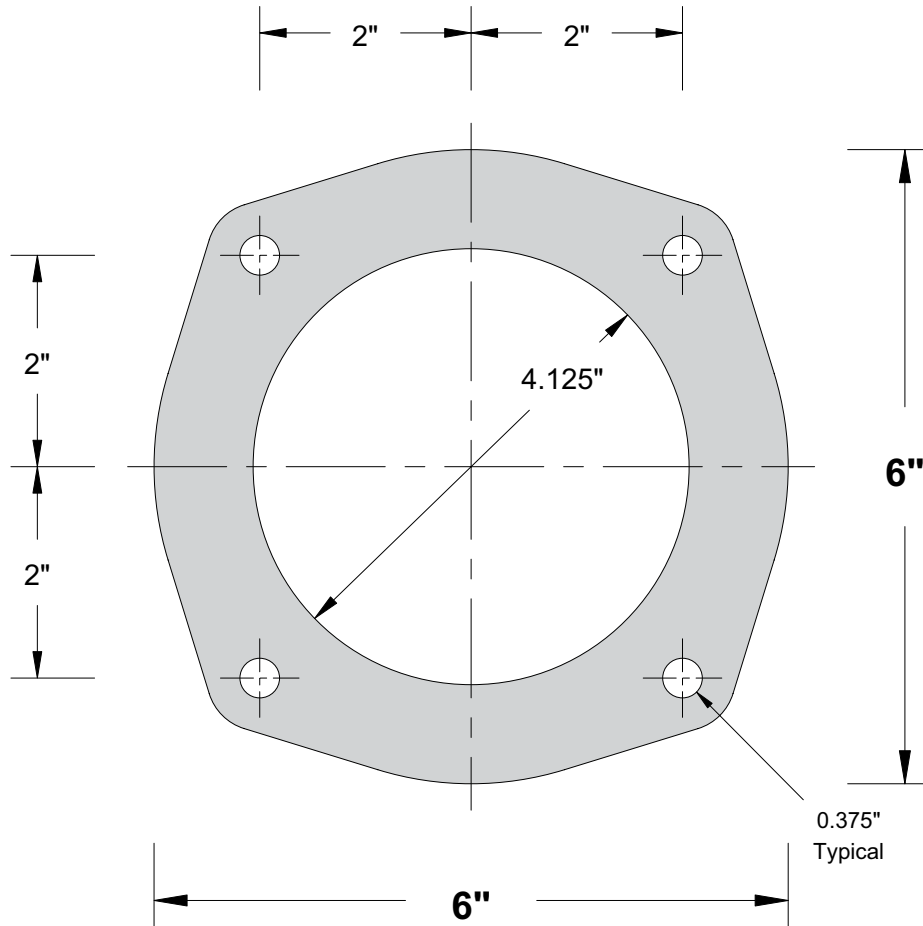

**For use with "B" Series (bolt-in) Bushings**

Catalog Number	Description	Material
1971-GB1	Gasket	0.125" Cork-Nitrile
1971-GB2	Gasket	0.125" Buna-N (Nitrile)

**For use with #1101-225A2 Small "A" Series (clamp-in) Bushing  
with #1900-CR4S Clamp Ring**

Catalog Number	Description	Material
1971-GA2	Gasket	0.125" Buna-N (Nitrile)

**For use with #1102-235A2 Large "A" Series (clamp-in) Bushings  
with #1900-CR4S Clamp Ring**

Catalog Number	Description	Material
1971-GA6	Gasket	0.125" Buna-N (Nitrile)

**For use with "F" Series (bolt-in) Bushings**

Catalog No.	Description	Material
1971-GF11	Gasket	0.125" Cork-Nitrile
1971-GF22	Gasket	0.125" Buna-N (Nitrile)