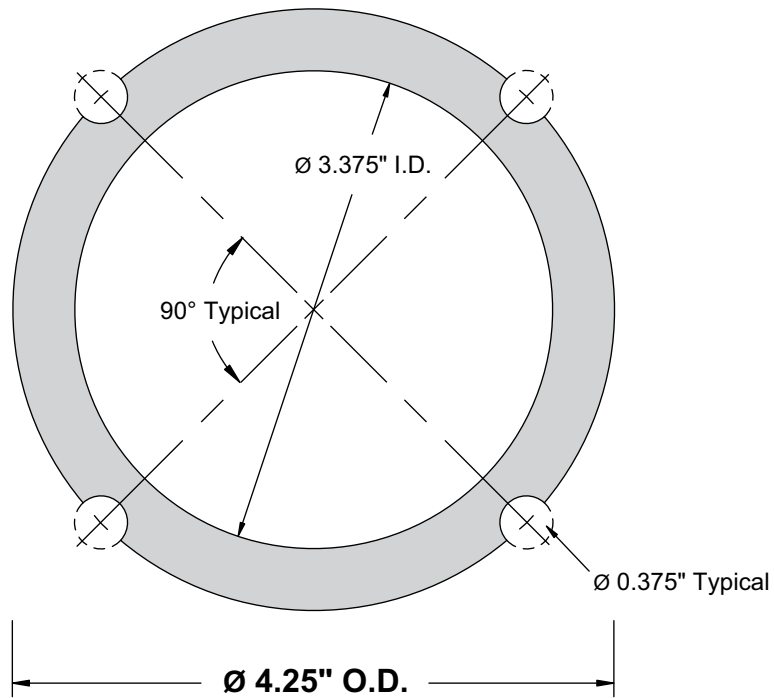

**For use with "B" Series (bolt-in) Bushings**

Catalog Number	Description	Material
1971-GB1	Gasket	0.125" Cork-Nitrile
1971-GB2	Gasket	0.125" Buna-N (Nitrile)

**For use with #1101-225A2 Small "A" Series (clamp-in) Bushing  
with #1900-CR4S Clamp Ring**

Catalog Number	Description	Material
1971-GA2	Gasket	0.125" Buna-N (Nitrile)

**For use with #1102-235A2 Large "A" Series (clamp-in) Bushings  
with #1900-CR4S Clamp Ring**

Catalog Number	Description	Material
1971-GA6	Gasket	0.125" Buna-N (Nitrile)

**For use with "F" Series (bolt-in) Bushings**

Catalog No.	Description	Material
1971-GF11	Gasket	0.125" Cork-Nitrile
1971-GF22	Gasket	0.125" Buna-N (Nitrile)